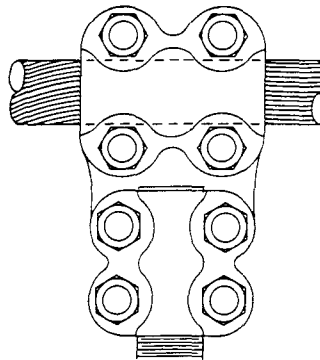

POWER CONNECTORS

STUD CONNECTORS PICTORIAL INDEX

SECTION Ea

TYPE ST (Page Ea-1)

TYPE ST-90 (Page Ea-2)

TYPE TLS (Page Ea-3)

TYPE SCR (Page Ea-4)

TYPE SCR-90 (Page Ea-5)

TYPE STR-1 (Page Ea-6)

Ea-Stud Conn

ROYAL SWITCHGEAR MANUFACTURING CO.

3995 Pine Lane SE • Bessemer, AL 35023 • (205) 426-4090 • FAX (205) 426-4095

POWER CONNECTORS Ea-1

CONNECTOR STUD

TYPE ST

Ea-Stud Conn

CAT. NO.	STUD SIZE	IPS SIZE	DIMENSIONS IN INCHES			X		Y	
			A	B	C	NO.	SIZE	NO.	SIZE
ST-0707-16	3/4-16	3/4	4-3/4	2-1/2	2	4	1/2	4	1/2
ST-0710-16	3/4-16	1	4-3/4	2-1/2	2	4	1/2	4	1/2
ST-1007-14	1-14	3/4	4-3/4	2-1/2	2	4	1/2	4	1/2
ST-1010-14	1-14	1	4-3/4	2-1/2	2	4	1/2	4	1/2
ST-1012-14	1-14	1-1/4	5-1/4	3	2	4	1/2	4	1/2
ST-1107-12	1-1/8-12	3/4	5-1/4	2-1/2	2-1/2	4	1/2	4	1/2
ST-1110-12	1-1/8-12	1	5-1/4	2-1/2	2-1/2	4	1/2	4	1/2
ST-1112-12	1-1/8-12	1-1/4	5-3/4	3	2-1/2	4	1/2	4	1/2
ST-1115-12	1-1/8-12	1-1/2	5-3/4	3	2-1/2	4	1/2	4	1/2
ST-1207-12	1-1/4-12	3/4	5-1/4	2-1/2	2-1/2	4	1/2	4	1/2
ST-1210-12	1-1/4-12	1	5-1/4	2-1/2	2-1/2	4	1/2	4	1/2
ST-1212-12	1-1/4-12	1-1/4	5-3/4	3	2-1/2	4	1/2	4	1/2
ST-1215-12	1-1/4-12	1-1/2	5-3/4	3	2-1/2	4	1/2	4	1/2
ST-1510-12	1-1/2-12	1	5-1/4	2-1/2	2-1/2	4	1/2	4	1/2
ST-1512-12	1-1/2-12	1-1/4	5-3/4	3	2-1/2	4	1/2	4	1/2
ST-1515-12	1-1/2-12	1-1/2	5-3/4	3	2-1/2	4	1/2	4	1/2
ST-1520-12	1-1/2-12	2	5-3/4	3	2-1/2	4	1/2	4	1/2
ST-1525-12	1-1/2-12	2-1/2	5-3/4	3	2-1/2	4	1/2	4	1/2
ST-2010-12	2-12	1	5-1/4	2-1/2	2-1/2	4	1/2	4	1/2
ST-2012-12	2-12	1-1/4	5-3/4	3	2-1/2	4	1/2	4	1/2
ST-2015-12	2-12	1-1/2	5-3/4	3	2-1/2	4	1/2	4	1/2
ST-2020-12	2-12	2	5-3/4	3	2-1/2	4	1/2	4	1/2
ST-2025-12	2-12	2-1/2	5-3/4	3	2-1/2	4	1/2	4	1/2
ST-2030-12	2-12	3	6-1/4	3-1/2	2-1/2	4	5/8	4	1/2
ST-3020-12	3-12	2	6-1/4	3	3	4	1/2	4	5/8
ST-3025-12	3-12	2-1/2	6-1/4	3	3	4	1/2	4	5/8
ST-3030-12	3-12	3	6-3/4	3-1/2	3	4	5/8	4	5/8
ST-3035-12	3-12	3-1/2	7-1/4	4	3	4	5/8	4	5/8
ST-3040-12	3-12	4	7-1/4	4	3	4	5/8	4	5/8