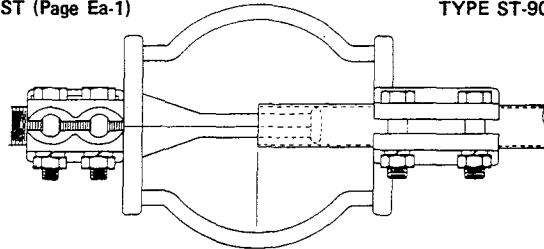

POWER CONNECTORS

STUD CONNECTORS PICTORIAL INDEX

SECTION Ea

TYPE ST (Page Ea-1)

TYPE ST-90 (Page Ea-2)

TYPE TLS (Page Ea-3)

TYPE SCR (Page Ea-4)

TYPE SCR-90 (Page Ea-5)

Ea-6 POWER CONNECTORS

STUD CONNECTOR

TYPE STR-1

CAT. NO.	STUD SIZE	PAD SIZE	DIMENSIONS IN INCHES			X	
			A	B	T	NO.	SIZE
STR-07-2N-16	3/4-16	2 x 3-1/4	5-1/2	2	1/2	4	1/2
STR-07-3N-16	3/4-16	3 x 3-1/4	5-1/2	2	3/8	4	1/2
STR-10-2N-14	1-14	2 x 3-1/4	5-1/2	2	3/4	4	1/2
STR-10-3N-14	1-14	3 x 3-1/4	5-1/2	2	1/2	4	1/2
STR-11-2N-12	1-1/8-12	2 x 3-1/4	6	2-1/2	3/4	4	1/2
STR-11-3N-12	1-1/8-12	3 x 3-1/4	6	2-1/2	1/2	4	1/2
STR-11-4N-12	1-1/8-12	4 x 4-1/4	7	2-1/2	3/8	4	1/2
STR-12-2N-12	1-1/4-12	2 x 3-1/4	6	2-1/2	7/8	4	1/2
STR-12-3N-12	1-1/4-12	3 x 3-1/4	6	2-1/2	5/8	4	1/2
STR-12-4N-12	1-1/4-12	4 x 4-1/4	7	2-1/2	1/2	4	1/2
STR-15-2N-12	1-1/2-12	2 x 3-1/4	6	2-1/2	1-1/8	4	1/2
STR-15-3N-12	1-1/2-12	3 x 3-1/4	6	2-1/2	3/4	4	1/2
STR-15-4N-12	1-1/2-12	4 x 4-1/4	7	2-1/2	9/16	4	1/2
STR-20-3N-12	2-12	3 x 3-1/4	6	2-1/2	1	4	1/2
STR-20-4N-12	2-12	4 x 4-1/4	7	2-1/2	3/4	4	1/2
STR-30-3N-12	3-12	3 x 3-1/4	6-1/2	3	1-1/2	4	5/8
STR-30-4N-12	3-12	4 x 4-1/4	7-1/2	3	1-1/8	4	5/8