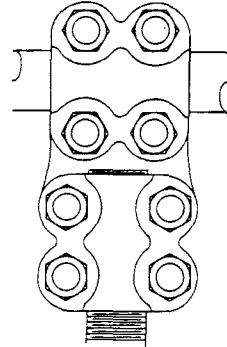

POWER CONNECTORS

STUD CONNECTORS PICTORIAL INDEX

SECTION Ea

TYPE ST (Page Ea-1)

TYPE ST-90 (Page Ea-2)

TYPE TLS (Page Ea-3)

TYPE SCR (Page Ea-4)

TYPE SCR-90 (Page Ea-5)

Ea-6 POWER CONNECTORS

STUD CONNECTOR

TYPE STR-1

CAT. NO.	STUD SIZE	PAD SIZE	DIMENSIONS IN INCHES			X	
			A	B	T	NO.	SIZE
STR-07-2N-16	3/4-16	2 x 3-1/4	5-1/2	2	1/2	4	1/2
STR-07-3N-16	3/4-16	3 x 3-1/4	5-1/2	2	3/8	4	1/2
STR-10-2N-14	1-14	2 x 3-1/4	5-1/2	2	3/4	4	1/2
STR-10-3N-14	1-14	3 x 3-1/4	5-1/2	2	1/2	4	1/2
STR-11-2N-12	1-1/8-12	2 x 3-1/4	6	2-1/2	3/4	4	1/2
STR-11-3N-12	1-1/8-12	3 x 3-1/4	6	2-1/2	1/2	4	1/2
STR-11-4N-12	1-1/8-12	4 x 4-1/4	7	2-1/2	3/8	4	1/2
STR-12-2N-12	1-1/4-12	2 x 3-1/4	6	2-1/2	7/8	4	1/2
STR-12-3N-12	1-1/4-12	3 x 3-1/4	6	2-1/2	5/8	4	1/2
STR-12-4N-12	1-1/4-12	4 x 4-1/4	7	2-1/2	1/2	4	1/2
STR-15-2N-12	1-1/2-12	2 x 3-1/4	6	2-1/2	1-1/8	4	1/2
STR-15-3N-12	1-1/2-12	3 x 3-1/4	6	2-1/2	3/4	4	1/2
STR-15-4N-12	1-1/2-12	4 x 4-1/4	7	2-1/2	9/16	4	1/2
STR-20-3N-12	2-12	3 x 3-1/4	6	2-1/2	1	4	1/2
STR-20-4N-12	2-12	4 x 4-1/4	7	2-1/2	3/4	4	1/2
STR-30-3N-12	3-12	3 x 3-1/4	6-1/2	3	1-1/2	4	5/8
STR-30-4N-12	3-12	4 x 4-1/4	7-1/2	3	1-1/8	4	5/8