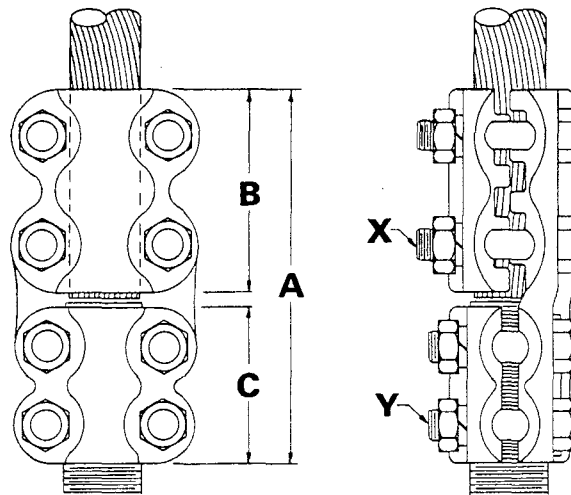

Ea-4 POWER CONNECTORS

CONNECTOR STUD

TYPE SCR

CAT. NO.	STUD SIZE	CONDUCTOR SIZE		DIMENSIONS IN INCHES			X		Y	
		ALUM	ACSR	A	B	C	NO.	SIZE	NO.	SIZE
SCR-0706-16	3/4-16	6-250	6-4/0	4-3/4	2-1/2	2	4	1/2	4	1/2
SCR-0708-16	3/4-16	250-400	4/0-336	4-3/4	2-1/2	2	4	1/2	4	1/2
SCR-1006-14	1-14	6-250	6-4/0	4-3/4	2-1/2	2	4	1/2	4	1/2
SCR-1008-14	1-14	250-400	4/0-336	4-3/4	2-1/2	2	4	1/2	4	1/2
SCR-1009-14	1-14	350-600	336-477	5-1/2	3-1/4	2	4	1/2	4	1/2
SCR-1106-12	1-1/8-12	6-250	6-4/0	5-1/4	2-1/2	2-1/2	4	1/2	4	1/2
SCR-1108-12	1-1/8-12	250-400	4/0-336	5-1/4	2-1/2	2-1/2	4	1/2	4	1/2
SCR-1109-12	1-1/8-12	350-600	336-477	6	3-1/4	2-1/2	4	1/2	4	1/2
SCR-1111-12	1-1/8-12	600-900	556-715	6	3-1/4	2-1/2	4	1/2	4	1/2
SCR-1206-12	1-1/4-12	6-250	6-4/0	5-1/4	2-1/2	2-1/2	4	1/2	4	1/2
SCR-1208-12	1-1/4-12	250-400	4/0-336	5-1/4	2-1/2	2-1/2	4	1/2	4	1/2
SCR-1209-12	1-1/4-12	350-600	336-477	6	3-1/4	2-1/2	4	1/2	4	1/2
SCR-1211-12	1-1/4-12	600-900	556-715	6	3-1/4	2-1/2	4	1/2	4	1/2
SCR-1508-12	1-1/2-12	250-400	4/0-336	5-1/4	2-1/2	2-1/2	4	1/2	4	1/2
SCR-1509-12	1-1/2-12	350-600	336-477	6	3-1/4	2-1/2	4	1/2	4	1/2
SCR-1511-12	1-1/2-12	600-900	556-715	6	3-1/4	2-1/2	4	1/2	4	1/2
SCR-1513-12	1-1/2-12	715-1033	636-954	6	3-1/4	2-1/2	4	1/2	4	1/2
SCR-1514-12	1-1/2-12	954-1431	795-1272	6-1/4	3-1/2	2-1/2	4	1/2	4	1/2
SCR-2009-12	2-12	350-600	336-477	5-1/4	2-1/2	2-1/2	4	1/2	4	1/2
SCR-2011-12	2-12	600-900	556-715	6	3-1/4	2-1/2	4	1/2	4	1/2
SCR-2013-12	2-12	715-1033	636-954	6	3-1/4	2-1/2	4	1/2	4	1/2
SCR-2014-12	2-12	954-1431	795-1272	6-1/4	3-1/2	2-1/2	4	1/2	4	1/2
SCR-2016-12	2-12	1272-1750	1113-1590	6-1/4	3-1/2	2-1/2	4	5/8	4	1/2
SCR-3011-12	3-12	600-900	556-715	6-1/2	3-1/4	3	4	1/2	4	5/8
SCR-3013-12	3-12	715-1033	636-954	6-1/2	3-1/4	3	4	1/2	4	5/8
SCR-3014-12	3-12	954-1431	795-1272	6-3/4	3-1/2	3	4	1/2	4	5/8
SCR-3016-12	3-12	1272-1750	1113-1590	6-3/4	3-1/2	3	4	5/8	4	5/8
SCR-3017-12	3-12	1590-2000	1.453 - 1.630 Dia.	6-3/4	3-1/2	3	4	5/8	4	5/8