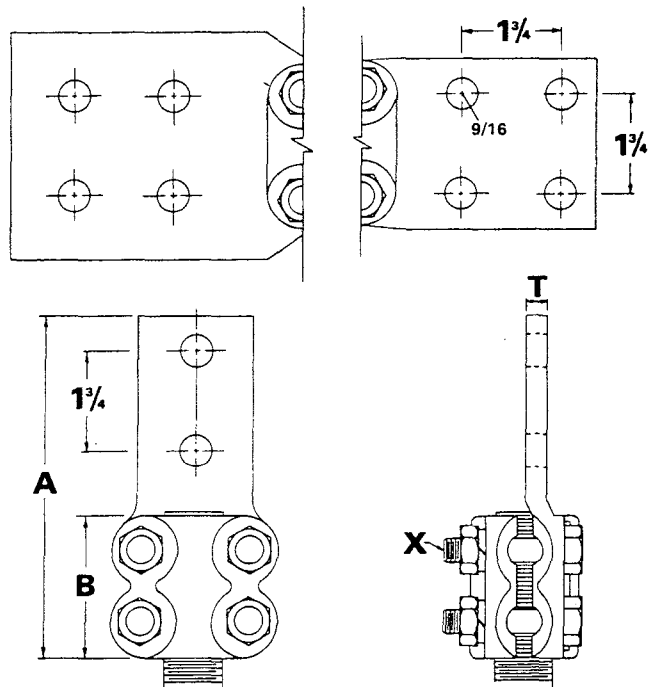

Example for Ordering: Royal SCR-2016-90-12 Aluminum Stud Connector for 2"-12 thd. stud to 1272-1750 MCM Aluminum or 1113-1590 MCM ACSR.

ROYAL SWITCHGEAR MANUFACTURING CO.

3995 Pine Lane SE • Bessemer, AL 35023 • (205) 426-4090 • FAX (205) 426-4095

Ea-6 POWER CONNECTORS

STUD CONNECTOR

TYPE STR-1

CAT. NO.	STUD SIZE	PAD SIZE	DIMENSIONS IN INCHES			X	
			A	B	T	NO.	SIZE
STR-07-2N-16	3/4-16	2 x 3-1/4	5-1/2	2	1/2	4	1/2
STR-07-3N-16	3/4-16	3 x 3-1/4	5-1/2	2	3/8	4	1/2
STR-10-2N-14	1-14	2 x 3-1/4	5-1/2	2	3/4	4	1/2
STR-10-3N-14	1-14	3 x 3-1/4	5-1/2	2	1/2	4	1/2
STR-11-2N-12	1-1/8-12	2 x 3-1/4	6	2-1/2	3/4	4	1/2
STR-11-3N-12	1-1/8-12	3 x 3-1/4	6	2-1/2	1/2	4	1/2
STR-11-4N-12	1-1/8-12	4 x 4-1/4	7	2-1/2	3/8	4	1/2
STR-12-2N-12	1-1/4-12	2 x 3-1/4	6	2-1/2	7/8	4	1/2
STR-12-3N-12	1-1/4-12	3 x 3-1/4	6	2-1/2	5/8	4	1/2
STR-12-4N-12	1-1/4-12	4 x 4-1/4	7	2-1/2	1/2	4	1/2
STR-15-2N-12	1-1/2-12	2 x 3-1/4	6	2-1/2	1-1/8	4	1/2
STR-15-3N-12	1-1/2-12	3 x 3-1/4	6	2-1/2	3/4	4	1/2
STR-15-4N-12	1-1/2-12	4 x 4-1/4	7	2-1/2	9/16	4	1/2
STR-20-3N-12	2-12	3 x 3-1/4	6	2-1/2	1	4	1/2
STR-20-4N-12	2-12	4 x 4-1/4	7	2-1/2	3/4	4	1/2
STR-30-3N-12	3-12	3 x 3-1/4	6-1/2	3	1-1/2	4	5/8
STR-30-4N-12	3-12	4 x 4-1/4	7-1/2	3	1-1/8	4	5/8