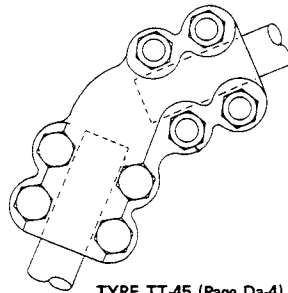

POWER CONNECTORS

COUPLERS PICTORIAL INDEX

SECTION Da

Da-Coupler

TYPE TT (Page Da-1)

TYPE TRT (Page Da-2)

TYPE TLT (Page Da-3)

TYPE TT-45 (Page Da-4)

CAT. NO.	IPS SIZE	DIMENSIONS IN INCHES			X	
		A	B	C	NO.	SIZE
TT-0707	3/4	5-1/4	2-1/2	2-7/8	8	1/2
TT-1010	1	5-1/4	2-1/2	3-3/8	8	1/2
TT-1212	1-1/4	6-1/4	3	3-3/4	8	1/2
TT-1515	1-1/2	6-1/4	3	4	8	1/2
TT-2020	2	6-1/4	3	4-1/2	8	1/2
TT-2525	2-1/2	6-1/4	3	5	8	1/2
TT-3030	3	7-1/4	3-1/2	6	8	5/8
TT-3535	3-1/2	8-1/4	4	6-3/4	8	5/8
TT-4040	4	8-1/4	4	7-1/4	8	5/8
TT-5050	5	10-3/4	5-1/4	8-1/2	12	5/8
TT-6060	6	10-3/4	5-1/4	9-5/8	12	5/8