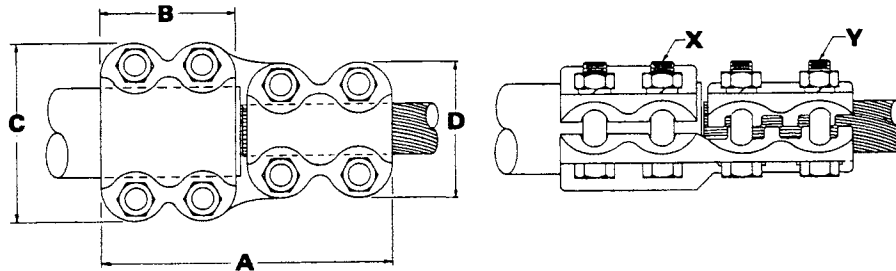

Da-6 POWER CONNECTORS

END CONNECTOR

TYPE TRCR

CAT. NO.	CONDUCTOR SIZE			DIMENSIONS IN INCHES				X		Y	
	RUN IPS	AL	TAP ACSR	A	B	C	C	NO.	DIA.	NO.	DIA.
TRCR-3009	3	350-600	336-477	7	3-1/2	6	2-5/8	4	5/8	4	1/2
TRCR-3011	3	600-900	556-715	7	3-1/2	6	2-7/8	4	5/8	4	1/2
TRCR-3013	3	715-1033	636-954	7	3-1/2	6	3	4	5/8	4	1/2
TRCR-3014	3	954-1431	795-1272	7-1/4	3-1/2	6	3-1/4	4	5/8	4	1/2
TRCR-3016	3	1272-1750	1113-1590	7-1/4	3-1/2	6	3-5/8	4	5/8	4	5/8
TRCR-3511	3-1/2	600-900	556-715	7-1/2	4	6-3/4	2-7/8	4	5/8	4	1/2
TRCR-3513	3-1/2	715-1033	636-954	7-1/2	4	6-3/4	3	4	5/8	4	1/2
TRCR-3514	3-1/2	954-1431	795-1272	7-3/4	4	6-3/4	3-1/4	4	5/8	4	1/2
TRCR-3516	3-1/2	1272-1750	1113-1590	7-3/4	4	6-3/4	3-5/8	4	5/8	4	5/8
TRCR-3517	3-1/2	1590-2000	1.453 - 1.630 Dia.	7-3/4	4	6-3/4	3-7/8	4	5/8	4	5/8
TRCR-4011	4	600-900	556-715	7-1/2	4	7-1/4	2-7/8	4	5/8	4	1/2
TRCR-4013	4	715-1033	636-954	7-1/2	4	7-1/4	3	4	5/8	4	1/2
TRCR-4014	4	954-1431	795-1272	7-3/4	4	7-1/4	3-1/4	4	5/8	4	1/2
TRCR-4016	4	1272-1750	1113-1590	7-3/4	4	7-1/4	3-5/8	4	5/8	4	5/8
TRCR-4017	4	1590-2000	1.453 - 1.630 Dia.	7-3/4	4	7-1/4	3-7/8	4	5/8	4	5/8
TRCR-4018	4	2000-2500	1.630 - 1.823 Dia.	7-3/4	4	7-1/4	4	4	5/8	4	5/8
TRCR-5011	5	600-900	556-715	8-3/4	5-1/4	8-1/2	2-7/8	6	5/8	4	1/2
TRCR-5013	5	715-1033	636-954	8-3/4	5-1/4	8-1/2	3	6	5/8	4	1/2
TRCR-5014	5	954-1431	795-1272	9	5-1/4	8-1/2	3-1/4	6	5/8	4	1/2
TRCR-5016	5	1272-1750	1113-1590	9	5-1/4	8-1/2	3-5/8	6	5/8	4	5/8
TRCR-5017	5	1590-2000	1.453 - 1.630 Dia.	9	5-1/4	8-1/2	3-7/8	6	5/8	4	5/8
TRCR-5018	5	2000-2500	1.630 - 1.453 Dia.	9	5-1/4	8-1/2	4	6	5/8	4	5/8
TRCR-6011	6	600-900	556-715	8-3/4	5-1/4	9-5/8	2-7/8	6	5/8	4	1/2
TRCR-6013	6	715-1033	636-954	8-3/4	5-1/4	9-5/8	3	6	5/8	4	1/2
TRCR-6014	6	954-1431	795-1272	9	5-1/4	9-5/8	3-1/4	6	5/8	4	1/2
TRCR-6016	6	1272-1750	1113-1590	9	5-1/4	9-5/8	3-5/8	6	5/8	4	5/8
TRCR-6017	6	1590-2000	1.453 - 1.630 Dia.	9	5-1/4	9-5/8	3-7/8	6	5/8	4	5/8
TRCR-6018	6	2000-2500	1.630 - 1.453 Dia.	9	5-1/4	9-5/8	4	6	5/8	4	5/8

Example for Ordering: Royal TRCR-1514 Aluminum End Connector for 1-1/2" IPS Aluminum Tubing to 954-1431 MCM Aluminum Cable or 795-1272 MCM ACSR.

ROYAL SWITCHGEAR MANUFACTURING CO.

3995 Pine Lane SE • Bessemer, AL 35023 • (205) 426-4090 • FAX (205) 426-4095