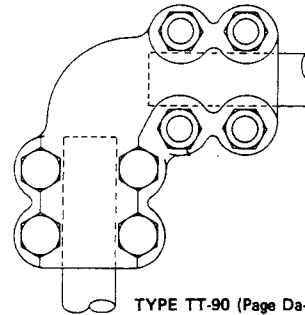

POWER CONNECTORS

COUPLERS PICTORIAL INDEX

SECTION Da

Da-Coupler

TYPE TT (Page Da-1)

TYPE TRT (Page Da-2)

TYPE TLT (Page Da-3)

TYPE TT-45 (Page Da-4)

CAT. NO.	IPS SIZE	DIMENSIONS IN INCHES			X	
		A	B	C	NO.	SIZE
TT-0707	3/4	5-1/4	2-1/2	2-7/8	8	1/2
TT-1010	1	5-1/4	2-1/2	3-3/8	8	1/2
TT-1212	1-1/4	6-1/4	3	3-3/4	8	1/2
TT-1515	1-1/2	6-1/4	3	4	8	1/2
TT-2020	2	6-1/4	3	4-1/2	8	1/2
TT-2525	2-1/2	6-1/4	3	5	8	1/2
TT-3030	3	7-1/4	3-1/2	6	8	5/8
TT-3535	3-1/2	8-1/4	4	6-3/4	8	5/8
TT-4040	4	8-1/4	4	7-1/4	8	5/8
TT-5050	5	10-3/4	5-1/4	8-1/2	12	5/8
TT-6060	6	10-3/4	5-1/4	9-5/8	12	5/8