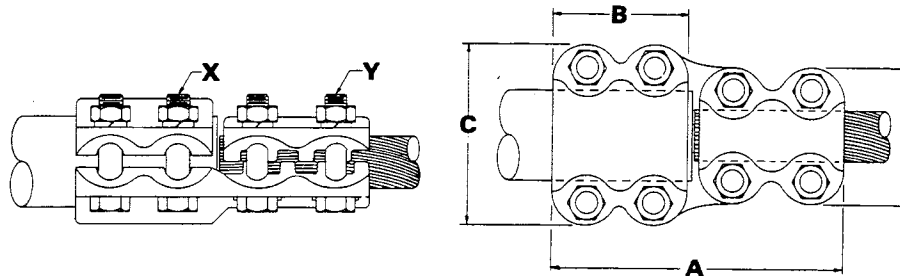

POWER CONNECTORS

Da-5

END CONNECTOR

TYPE TRCR

Da-Coupler

CAT. NO.	CONDUCTOR SIZE			DIMENSIONS IN INCHES				X		Y		
	RUN	TAP		A	B	C	D	NO.	DIA.	NO.	DIA.	
		IPS	AL									ACSR
TRCR-0706	3/4	6-250	6-4/0	5-1/4	2-1/2	2-7/8	2-1/4	4	1/2	4	1/2	
TRCR-0708	3/4	250-400	4/0-336	5-1/4	2-1/2	2-7/8	2-1/2	4	1/2	4	1/2	
TRCR-0709	3/4	350-600	336-477	6	2-1/2	2-7/8	2-5/8	4	1/2	4	1/2	
TRCR-1006	1	6-250	6-4/0	5-1/4	2-1/2	3-3/8	2-1/4	4	1/2	4	1/2	
TRCR-1008	1	250-400	4/0-336	5-1/4	2-1/2	3-3/8	2-1/2	4	1/2	4	1/2	
TRCR-1009	1	350-600	336-477	6	2-1/2	3-3/8	2-5/8	4	1/2	4	1/2	
TRCR-1011	1	600-900	556-715	6	2-1/2	3-3/8	2-7/8	4	1/2	4	1/2	
TRCR-1206	1-1/4	6-250	6-4/0	5-3/4	3	3-3/4	2-1/4	4	1/2	4	1/2	
TRCR-1208	1-1/4	250-400	4/0-336	5-3/4	3	3-3/4	2-1/2	4	1/2	4	1/2	
TRCR-1209	1-1/4	350-600	336-477	6-1/2	3	3-3/4	2-5/8	4	1/2	4	1/2	
TRCR-1211	1-1/4	600-900	556-715	6-1/2	3	3-3/4	2-7/8	4	1/2	4	1/2	
TRCR-1213	1-1/4	715-1033	636-954	6-1/2	3	3-3/4	3	4	1/2	4	1/2	
TRCR-1506	1-1/2	6-250	6-4/0	5-3/4	3	4	2-1/4	4	1/2	4	1/2	
TRCR-1508	1-1/2	250-400	4/0-336	5-3/4	3	4	2-1/2	4	1/2	4	1/2	
TRCR-1509	1-1/2	350-600	336-477	6-1/2	3	4	2-5/8	4	1/2	4	1/2	
TRCR-1511	1-1/2	600-900	556-715	6-1/2	3	4	2-7/8	4	1/2	4	1/2	
TRCR-1513	1-1/2	715-1033	636-954	6-1/2	3	4	3	4	1/2	4	1/2	
TRCR-1514	1-1/2	954-1431	795-1272	6-3/4	3	4	3-1/4	4	1/2	4	1/2	
TRCR-2006	2	6-250	6-4/0	5-3/4	3	4-1/2	2-1/4	4	1/2	4	1/2	
TRCR-2008	2	250-400	4/0-336	5-3/4	3	4-1/2	2-1/2	4	1/2	4	1/2	
TRCR-2009	2	350-600	336-477	6-1/2	3	4-1/2	2-5/8	4	1/2	4	1/2	
TRCR-2011	2	600-900	556-715	6-1/2	3	4-1/2	2-7/8	4	1/2	4	1/2	
TRCR-2013	2	715-1033	636-954	6-1/2	3	4-1/2	3	4	1/2	4	1/2	
TRCR-2014	2	954-1431	795-1272	6-3/4	3	4-1/2	3-1/4	4	1/2	4	1/2	
TRCR-2016	2	1272-1750	1113-1590	6-3/4	3	4-1/2	3-5/8	4	1/2	4	5/8	
TRCR-2509	2-1/2	350-600	336-477	6-1/2	3	5	2-5/8	4	1/2	4	1/2	
TRCR-2511	2-1/2	600-900	556-715	6-1/2	3	5	2-7/8	4	1/2	4	1/2	
TRCR-2513	2-1/2	715-1033	636-954	6-1/2	3	5	3	4	1/2	4	1/2	
TRCR-2514	2-1/2	954-1431	795-1272	6-3/4	3	5	3-1/4	4	1/2	4	1/2	
TRCR-2516	2-1/2	1272-1750	1113-1590	6-3/4	3	5	3-5/8	4	1/2	4	5/8	

Example for Ordering: Royal TRCR-1514 Aluminum End Connector for 1-1/2" IPS Aluminum Tubing to 954-1431 MCM Aluminum Cable or 795-1272 MCM ACSR.

ROYAL SWITCHGEAR MANUFACTURING CO.

3995 Pine Lane SE • Bessemer, AL 35023 • (205) 426-4090 • FAX (205) 426-4095