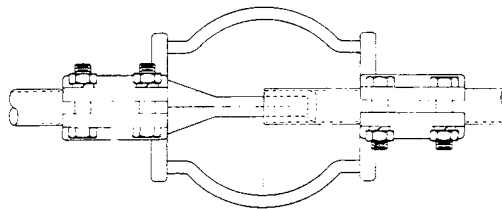

POWER CONNECTORS

COUPLERS PICTORIAL INDEX

SECTION Da

Da-Coupler

TYPE TT (Page Da-1)

TYPE TRT (Page Da-2)

TYPE TLT (Page Da-3)

TYPE TT-45 (Page Da-4)

TYPE TT-90 (Page Da-4)

TYPE TRCR (Page Da-5-6)

ROYAL SWITCHGEAR MANUFACTURING CO.

3995 Pine Lane SE • Bessemer, AL 35023 • (205) 426-4090 • FAX (205) 426-4095

POWER CONNECTORS Da-1

STRAIGHT COUPLER

TYPE TT

Da-Coupler

CAT. NO.	IPS SIZE	DIMENSIONS IN INCHES			X	
		A	B	C	NO.	SIZE
TT-0707	3/4	5-1/4	2-1/2	2-7/8	8	1/2
TT-1010	1	5-1/4	2-1/2	3-3/8	8	1/2
TT-1212	1-1/4	6-1/4	3	3-3/4	8	1/2
TT-1515	1-1/2	6-1/4	3	4	8	1/2
TT-2020	2	6-1/4	3	4-1/2	8	1/2
TT-2525	2-1/2	6-1/4	3	5	8	1/2
TT-3030	3	7-1/4	3-1/2	6	8	5/8
TT-3535	3-1/2	8-1/4	4	6-3/4	8	5/8
TT-4040	4	8-1/4	4	7-1/4	8	5/8
TT-5050	5	10-3/4	5-1/4	8-1/2	12	5/8
TT-6060	6	10-3/4	5-1/4	9-5/8	12	5/8