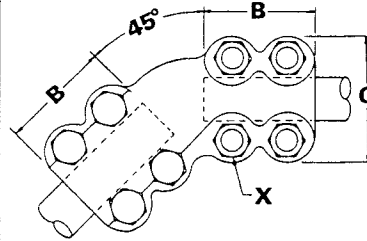

POWER CONNECTORS Da-3

EXPANSION COUPLER

TYPE TLT

Da-Coupler

CAT. NO.	IPS SIZE	DIMENSIONS IN INCHES			X	
		A	B	C	NO.	SIZE
TLT-0707	3/4	12-1/2	3-1/4	3	4	1/2
TLT-1010	1	12-1/2	3-1/4	3	4	1/2
TLT-1212	1-1/4	13-1/2	3-3/4	3	4	1/2
TLT-1515	1-1/2	13-1/2	3-3/4	3	4	1/2
TLT-2020	2	13-1/2	3-3/4	3	4	1/2
TLT-2525	2-1/2	13-1/2	3-3/4	3	4	1/2
TLT-3030	3	15	4	3-1/2	4	5/8
TLT-3535	3-1/2	15	4	3-1/2	4	5/8
TLT-4040	4	16	4	4	4	5/8
TLT-5050	5	18-1/2	5-1/4	4	6	5/8
TLT-6050	6	18-1/2	5-1/4	4	6	5/8

Example for Ordering: Royal TLT-3030 Aluminum Expansion Coupler for 3" IPS Aluminum Tubing.

ROYAL SWITCHGEAR MANUFACTURING CO.

3995 Pine Lane SE • Bessemer, AL 35023 • (205) 426-4090 • FAX (205) 426-4095

Da-4 POWER CONNECTORS

45° ELBOW COUPLER

TYPE TT-45

CAT. NO.	IPS SIZE	DIMENSIONS IN INCHES		X	
		B	C	NO.	SIZE
TT-0707-45	3/4	2-1/2	2-7/8	8	1/2
TT-1010-45	1	2-1/2	3-3/8	8	1/2
TT-1212-45	1-1/4	3	3-3/4	8	1/2
TT-1515-45	1-1/2	3	4	8	1/2
TT-2020-45	2	3	4-1/2	8	1/2
TT-2525-45	2-1/2	3	5	8	1/2
TT-3030-45	3	3-1/2	6	8	5/8
TT-3535-45	3-1/2	4	6-3/4	8	5/8
TT-4040-45	4	4	7-1/4	8	5/8
TT-5050-45	5	5-1/4	8-1/2	12	5/8
TT-6060-45	6	5-1/4	9-5/8	12	5/8

Example for Ordering: Royal TT-2525-45 Aluminum Elbow Coupler for 2-1/2" IPS Aluminum Tubing.

90° ELBOW COUPLER

TYPE TT-90

CAT. NO.	IPS SIZE	DIMENSIONS IN INCHES		X	
		B	C	NO.	SIZE
TT-0707-90	3/4	2-1/2	2-7/8	8	1/2
TT-1010-90	1	2-1/2	3-3/8	8	1/2
TT-1212-90	1-1/4	3	3-3/4	8	1/2
TT-1515-90	1-1/2	3	4	8	1/2
TT-2020-90	2	3	4-1/2	8	1/2
TT-2525-90	2-1/2	3	5	8	1/2
TT-3030-90	3	3-1/2	6	8	5/8
TT-3535-90	3-1/2	4	6-3/4	8	5/8
TT-4040-90	4	4	7-1/4	8	5/8
TT-5050-90	5	5-1/4	8-1/2	6	5/8
TT-6060-90	6	5-1/4	9-5/8	6	5/8