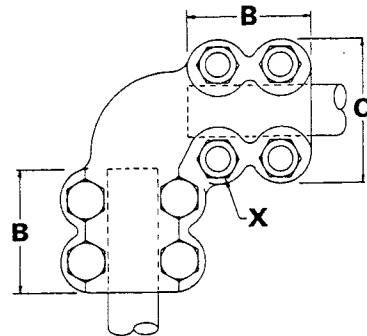

POWER CONNECTORS Da-3

EXPANSION COUPLER

TYPE TLT

Da-Coupler

CAT. NO.	IPS SIZE	DIMENSIONS IN INCHES			X	
		A	B	C	NO.	SIZE
TLT-0707	3/4	12-1/2	3-1/4	3	4	1/2
TLT-1010	1	12-1/2	3-1/4	3	4	1/2
TLT-1212	1-1/4	13-1/2	3-3/4	3	4	1/2
TLT-1515	1-1/2	13-1/2	3-3/4	3	4	1/2
TLT-2020	2	13-1/2	3-3/4	3	4	1/2
TLT-2525	2-1/2	13-1/2	3-3/4	3	4	1/2
TLT-3030	3	15	4	3-1/2	4	5/8
TLT-3535	3-1/2	15	4	3-1/2	4	5/8
TLT-4040	4	16	4	4	4	5/8
TLT-5050	5	18-1/2	5-1/4	4	6	5/8
TLT-6050	6	18-1/2	5-1/4	4	6	5/8

Example for Ordering: Royal TLT-3030 Aluminum Expansion Coupler for 3" IPS Aluminum Tubing.

ROYAL SWITCHGEAR MANUFACTURING CO.

3995 Pine Lane SE • Bessemer, AL 35023 • (205) 426-4090 • FAX (205) 426-4095

Da-4 POWER CONNECTORS

45° ELBOW COUPLER

TYPE TT-45

CAT. NO.	IPS SIZE	DIMENSIONS IN INCHES		X	
		B	C	NO.	SIZE
TT-0707-45	3/4	2-1/2	2-7/8	8	1/2
TT-1010-45	1	2-1/2	3-3/8	8	1/2
TT-1212-45	1-1/4	3	3-3/4	8	1/2
TT-1515-45	1-1/2	3	4	8	1/2
TT-2020-45	2	3	4-1/2	8	1/2
TT-2525-45	2-1/2	3	5	8	1/2
TT-3030-45	3	3-1/2	6	8	5/8
TT-3535-45	3-1/2	4	6-3/4	8	5/8
TT-4040-45	4	4	7-1/4	8	5/8
TT-5050-45	5	5-1/4	8-1/2	12	5/8
TT-6060-45	6	5-1/4	9-5/8	12	5/8

Example for Ordering: Royal TT-2525-45 Aluminum Elbow Coupler for 2-1/2" IPS Aluminum Tubing.

90° ELBOW COUPLER

TYPE TT-90

CAT. NO.	IPS SIZE	DIMENSIONS IN INCHES		X	
		B	C	NO.	SIZE
TT-0707-90	3/4	2-1/2	2-7/8	8	1/2
TT-1010-90	1	2-1/2	3-3/8	8	1/2
TT-1212-90	1-1/4	3	3-3/4	8	1/2
TT-1515-90	1-1/2	3	4	8	1/2
TT-2020-90	2	3	4-1/2	8	1/2
TT-2525-90	2-1/2	3	5	8	1/2
TT-3030-90	3	3-1/2	6	8	5/8
TT-3535-90	3-1/2	4	6-3/4	8	5/8
TT-4040-90	4	4	7-1/4	8	5/8
TT-5050-90	5	5-1/4	8-1/2	6	5/8
TT-6060-90	6	5-1/4	9-5/8	6	5/8