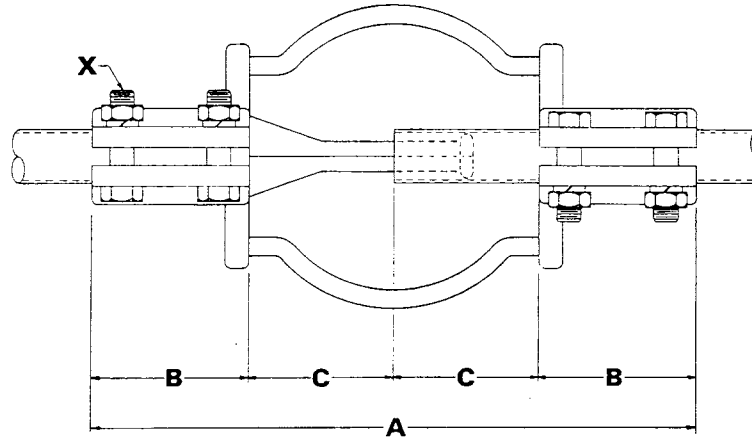

POWER CONNECTORS Da-3

EXPANSION COUPLER

TYPE TLT

Da-Coupler

CAT. NO.	IPS SIZE	DIMENSIONS IN INCHES			X	
		A	B	C	NO.	SIZE
TLT-0707	3/4	12-1/2	3-1/4	3	4	1/2
TLT-1010	1	12-1/2	3-1/4	3	4	1/2
TLT-1212	1-1/4	13-1/2	3-3/4	3	4	1/2
TLT-1515	1-1/2	13-1/2	3-3/4	3	4	1/2
TLT-2020	2	13-1/2	3-3/4	3	4	1/2
TLT-2525	2-1/2	13-1/2	3-3/4	3	4	1/2
TLT-3030	3	15	4	3-1/2	4	5/8
TLT-3535	3-1/2	15	4	3-1/2	4	5/8
TLT-4040	4	16	4	4	4	5/8
TLT-5050	5	18-1/2	5-1/4	4	6	5/8
TLT-6050	6	18-1/2	5-1/4	4	6	5/8